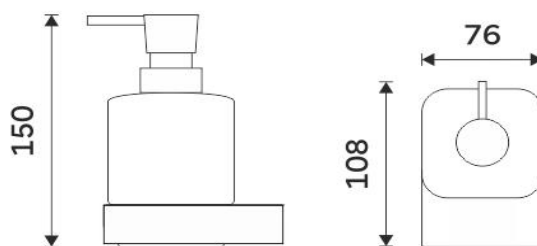

NKC 30031C-T-90

Nikau černá

Dávkovač tekutého mýdla

Dávkovač na tekuté mýdlo o objemu 250 ml. Nádobka z matovaného skla. Pumpa a úchyt mosaz/černý mat.

Soap dispenser

Soap dispenser. Volume 250 ml. Satinated glass container. Brass / black matt pump and holder.

Náhradní díly / Spare parts

NKC 30050X-90

Samotný úchyt Nikau
Individual holder Nikau

1029C-Ki

Náhradní nádobka dávkovače- matované sklo
0

1028T-90

Náhradní pumpička mýdla KIBO
Spare pump for KIBO

montáž / installation :

montážní konzole / installation bracket :

materiál - úprava (barva) / material - surface finish (colour) :

-černý mat

-black matt

→ 1400

↑ 1900

↗ 900

EAN : 8595187114913

ROMVEL spol. s r. o.
Dr. Milady Horákové 561/86a
Liberec 7, 460 07
Česká Republika / Czech Republic

T: (+420) 485 105 671
T: (+420) 485 107 441
F: (+420) 485 105 674
E: nimco@nimco.cz

www.nimco.cz