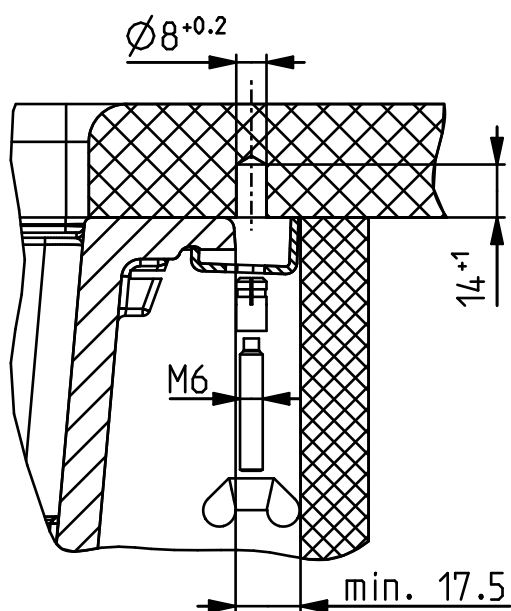

Installation into a cabinet with a mask - use of accessories 1135533 (not included)
 Vgradnja v omarico z masko - uporaba pribora 1135533 (ni priložen)

Cut-out 442x432-R12 G-U

Scale: 1:5

Format: A4

14.12.2021