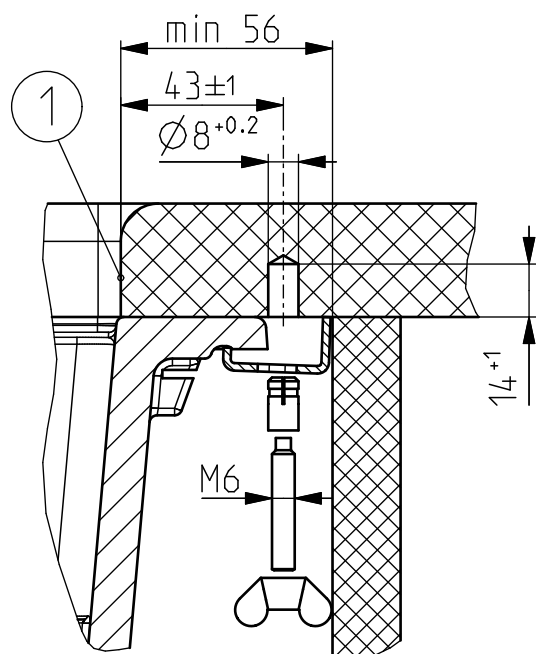

Installation into a cabinet with a mask - use of accessories 2 x 1135533 (not included)
 Vgradnja v omarico z masko - uporaba pribora 2 x 1135533 (ni priložen)

Cut-out ATROX 30 U

Scale: 1:5

Format: A4

19.08.2020