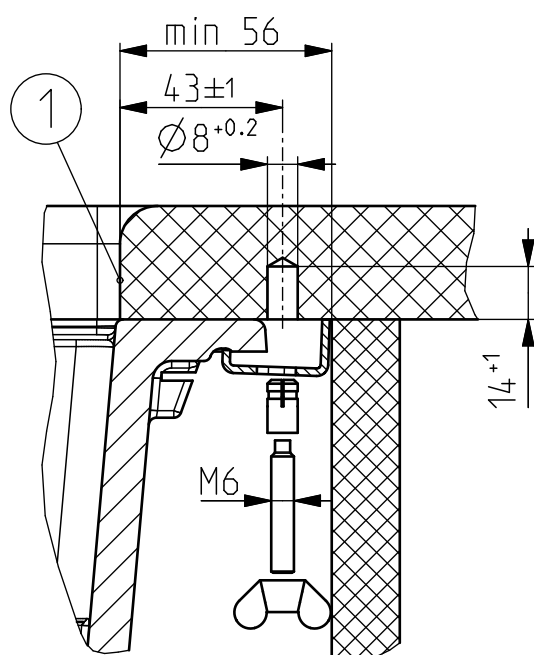

Installation into a cabinet with a mask - use of accessories 1135533 (not included)  
 Vgradnja v omarico z masko - uporaba pribora 1135533 (ni priložen)

Cut-out ATROX 20 U

Scale: 1:5

Format: A4

19.08.2020